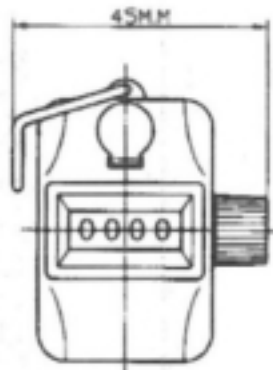

Other Color ABS plastic units

Model	ABS Plastic	Order Part Number
Single Hand Tally with Finger Ring-Green	HT-1PG	# 1354
Single Hand Tally with Finger Ring- Yellow	HT-1PY	#1353
Single Hand Tally with Finger Ring-Blue	HT-1PB	#915

**Global Industrial
 Products**

Toll-Free:
1-800-951-8774

Telephone:
1-847-901-4040

Fax:
1-847-901-4036

**CUSTOM BOLT-ON TALLY
WITH LARGE ACTUATOR**

DESK TALLY

HAND-HELD TALLY

Model	Light-Duty	Order Part Number	Heavy Duty	Order Part Number
Single Hand Tally with Finger Ring	HT-1	# 107	H102-4	# 89
Desk Tally	DT-1	# 109	H404-4	# 91
Bank Tally 2 Counters	DT-2	# 600	HM404-2	# 614
Bank Tally 3 Counters	DT-3	# 110	HM404-3	# 615
Bank Tally 4 Counters	DT-4	# 337	HM404-4	# 616
Bank Tally 5 Counters	DT-5	# 601	HM404-5	# 617
Bank Tally 6 Counters	DT-6	# 111	HM404-6	# 90
Bank Tally 7 Counters	DT-7	# 602	HM404-7	# 618
Bank Tally 8 Counters	DT-8	# 603	HM404-8	# 619
Bank Tally 9 Counters	DT-9	# 604	HM404-9	# 620
Bank Tally 10 Counters	DT-10	# 605	HM404-10	# 621

Above data is for reference only.
Certified dimensions available upon request

**Toll-Free:
1-800-951-8774**

**Telephone:
1-847-901-4040**

**Fax:
1-847-901-4036**