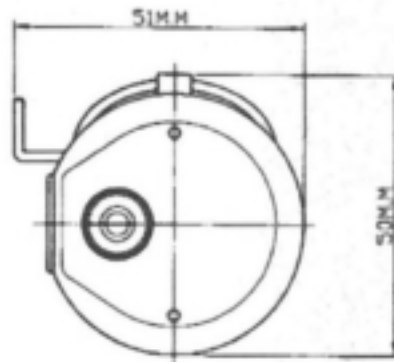

Other Color ABS plastic units

Model	ABS Plastic	Order Part Number
Single Hand Tally with Finger Ring-Green	HT-1PG	# 1354
Single Hand Tally with Finger Ring- Yellow	HT-1PY	#1353
Single Hand Tally with Finger Ring-Blue	HT-1PB	#915

**Global Industrial
 Products**

Toll-Free:
1-800-951-8774

Telephone:
1-847-901-4040

Fax:
1-847-901-4036

**CUSTOM BOLT-ON TALLY
WITH LARGE ACTUATOR**

DESK TALLY

HAND-HELD TALLY

Model	Light-Duty	Order Part Number	Heavy Duty	Order Part Number
Single Hand Tally with Finger Ring	HT-1	# 107	H102-4	# 89
Desk Tally	DT-1	# 109	H404-4	# 91
Bank Tally 2 Counters	DT-2	# 600	HM404-2	# 614
Bank Tally 3 Counters	DT-3	# 110	HM404-3	# 615
Bank Tally 4 Counters	DT-4	# 337	HM404-4	# 616
Bank Tally 5 Counters	DT-5	# 601	HM404-5	# 617
Bank Tally 6 Counters	DT-6	# 111	HM404-6	# 90
Bank Tally 7 Counters	DT-7	# 602	HM404-7	# 618
Bank Tally 8 Counters	DT-8	# 603	HM404-8	# 619
Bank Tally 9 Counters	DT-9	# 604	HM404-9	# 620
Bank Tally 10 Counters	DT-10	# 605	HM404-10	# 621

Above data is for reference only.
Certified dimensions available upon request

**Toll-Free:
1-800-951-8774**

**Telephone:
1-847-901-4040**

**Fax:
1-847-901-4036**