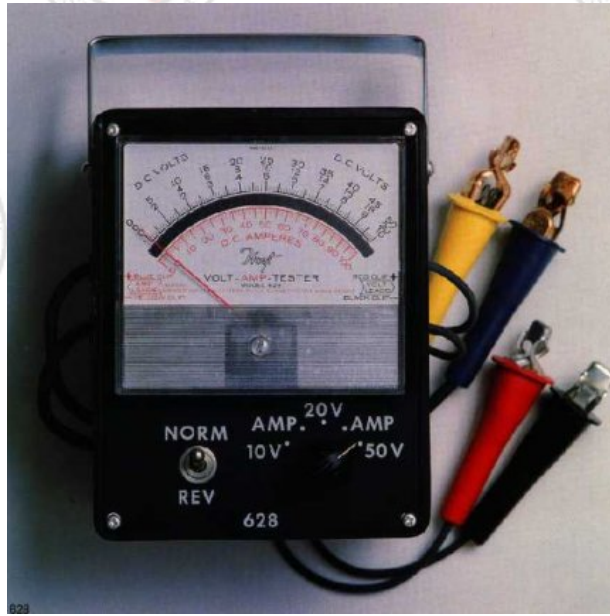

# Multi-Purpose Testers

± 2% Accuracy

Model 628 Volt/Amp tester

## FEATURES:

- Multi-range selector switch for testing volts and amps.
- Scales for testing 6/12/24 and 32 volt systems.
- Ampere scale reads from 70/0/100 amps.
- Switch for positive and negative polarity.
- Heavy duty handle.
- Over load protection.