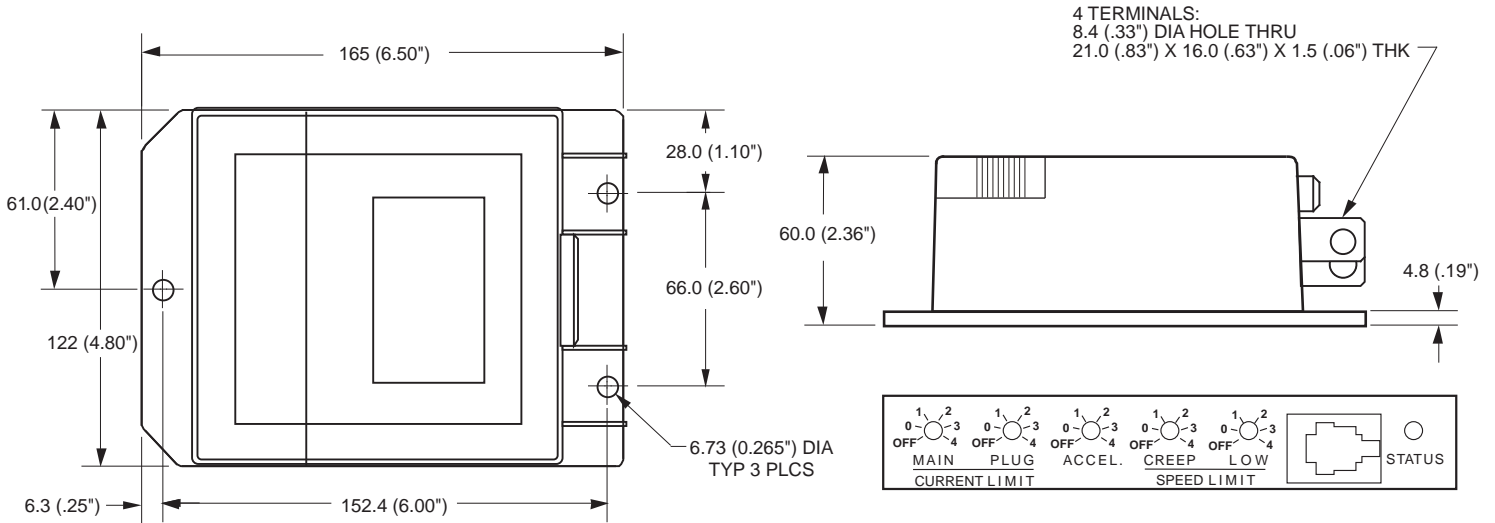

Specifications

CURTIS PMC MODELS	VOLTAGE (volts)	1 MIN RATING (amps)	5 MIN RATING (amps)	1 HOUR RATING (amps)	TYP. VOLTAGE DROP @ 100A (volts)	UNDERVOLTAGE CUTBACK (volts)	AMBIENT TEMP. RANGE (C°)
1207-11XX	24-36	250	150	100	0.35	16	-25 to 50
1207-21XX	24-36	300	170	110	0.30	16	-25 to 50

Dimensions: mm (inches)

Potentiometer adjustment and Programmer connection access

Typical Wiring Diagram