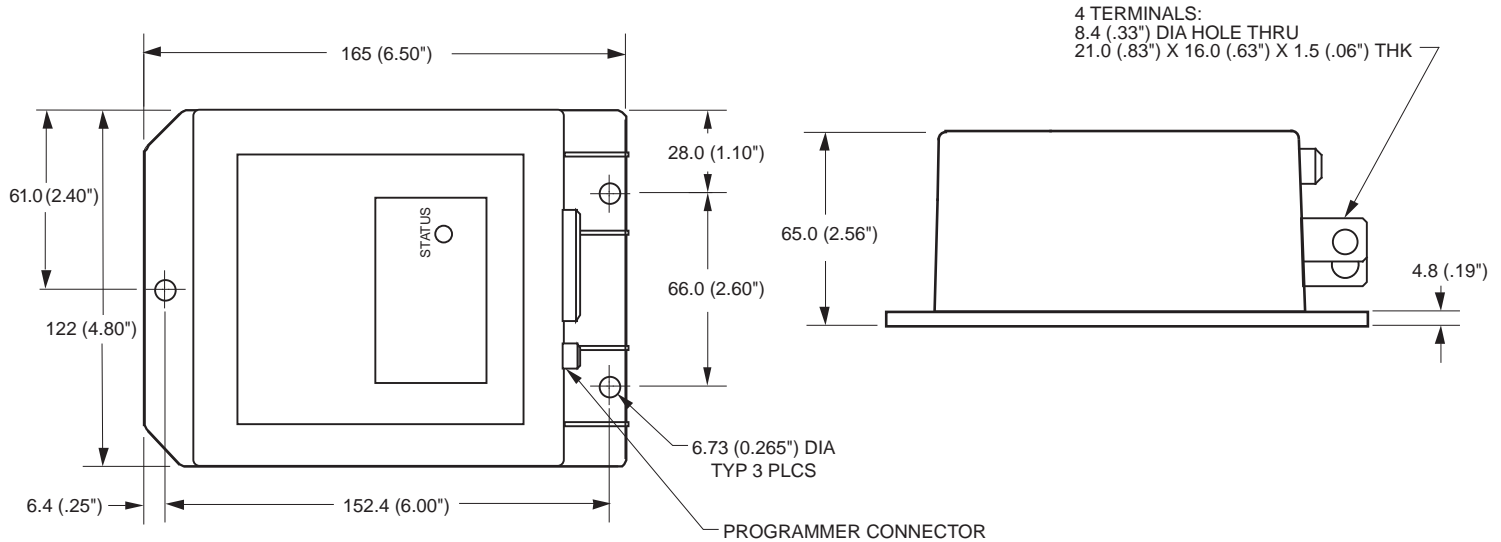

Specifications

CURTIS PMC MODELS	VOLTAGE (volts)	1 MIN RATING (amps)	5 MIN RATING (amps)	1 HOUR RATING (amps)	TYP. VOLTAGE DROP @ 100A (volts)	UNDERVOLTAGE CUTBACK (volts)	AMBIENT TEMP. RANGE (C°)
1207A-41XX	24	250	150	100	0.35	16	-25 to 50
1207A-51XX	24	300	170	110	0.30	16	-25 to 50

Dimensions: mm (inches)

Typical Wiring Diagram