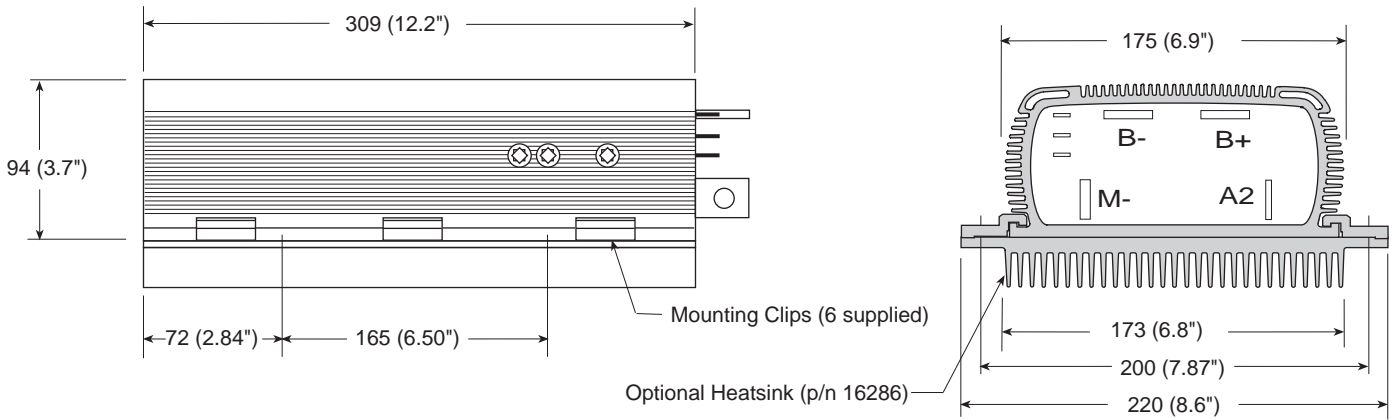

CURTIS PMC MODELS	VOLTAGE (volts)	CURRENT (amps)	2 MIN RATING (amps)	5 MIN RATING (amps)	1 HOUR RATING (amps)	VOLTAGE DROP @ 100A	UNDERVOLT CUTBACK (volts)
1231C-86XX	96-144	500	500	375	225	.30	64
1231C-77XX	72-120	550	550	375	225	.30	43
1221C-74XX	72-120	400	400	250	150	.50	43

1231C Dimensions: mm (inches)

1221C Dimensions: mm (inches)

Typical Wiring Diagram: