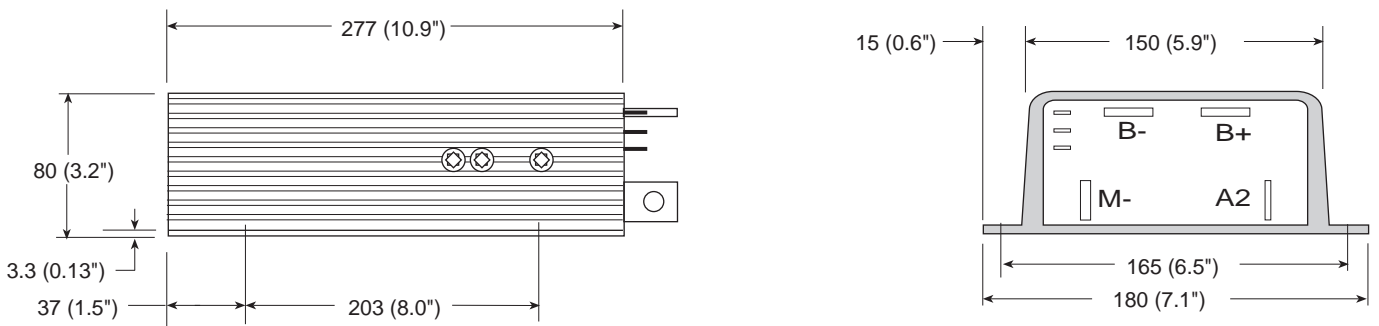

CURTIS PMC MODELS	VOLTAGE (volts)	CURRENT (amps)	2 MIN RATING (amps)	5 MIN RATING (amps)	1 HOUR RATING (amps)	VOLTAGE DROP @ 100A	UNDERVOLT CUTBACK (volts)
1231C-86XX	96-144	500	500	375	225	.30	64
1231C-77XX	72-120	550	550	375	225	.30	43
1221C-74XX	72-120	400	400	250	150	.50	43

1231C Dimensions: mm (inches)

1221C Dimensions: mm (inches)

Typical Wiring Diagram: